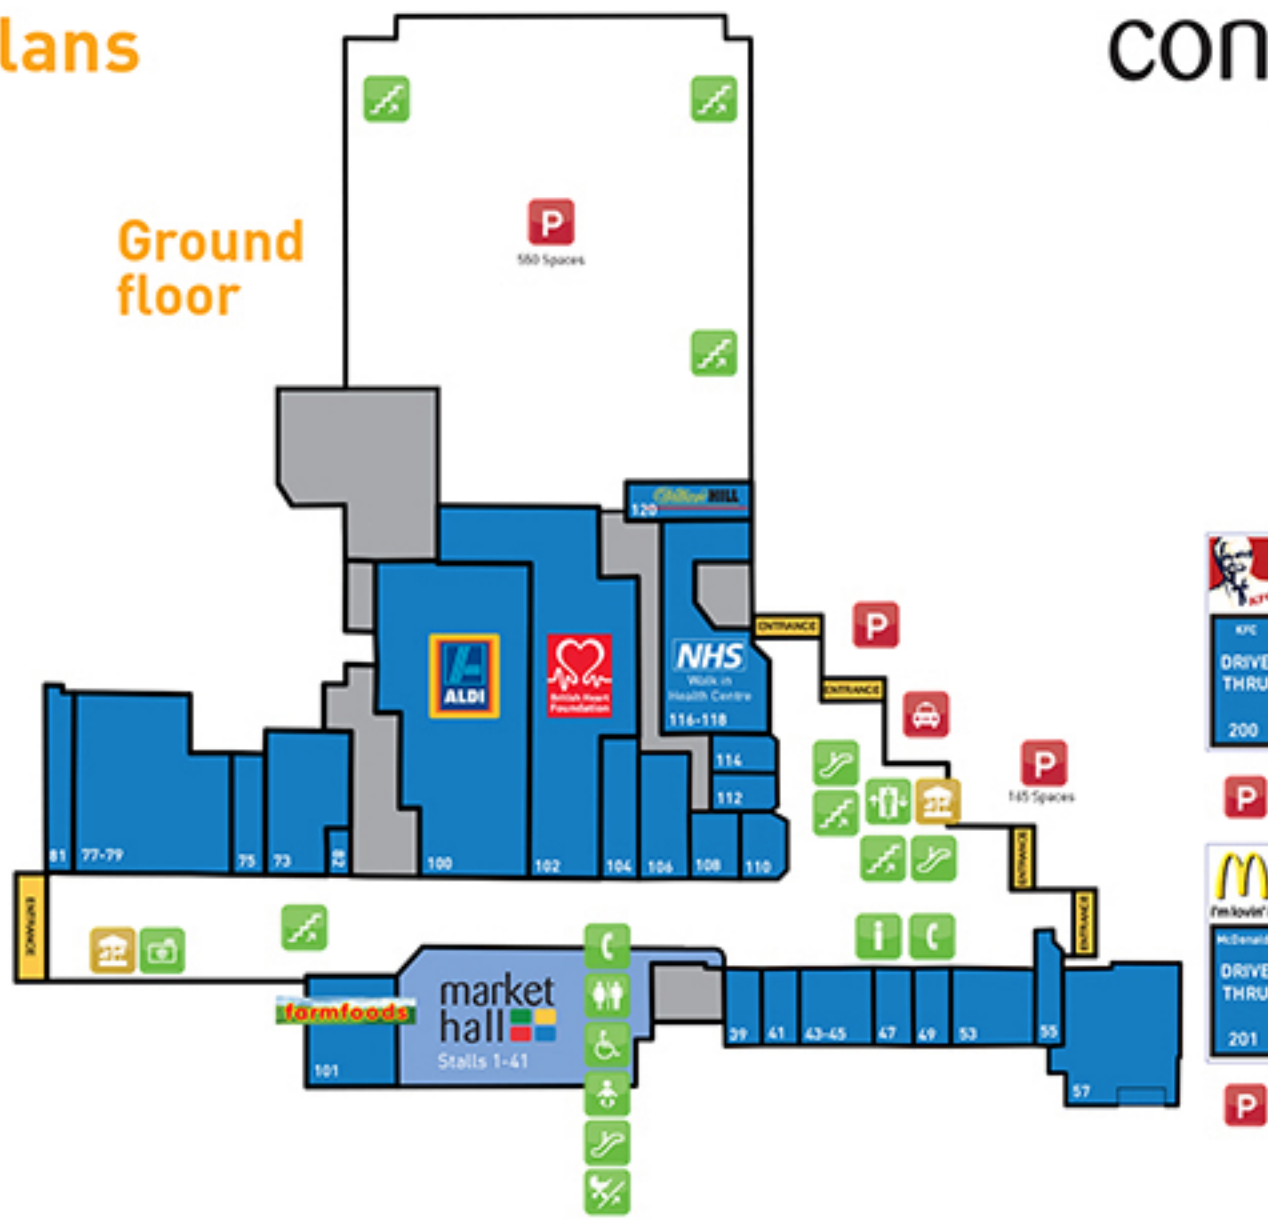

# Site Plans

## Key

- Taxi Rank
- Bus Station
- Free Car Parking up to 4 hours
- Photo Booth
- Pay Phone
- Cash Dispenser
- Toilets
- Disabled Toilet
- Parent & Baby Room
- Lift
- Stairs
- Escalator
- Pram Ramp
- Customer Information Point
- Play Area
- Kids Rides